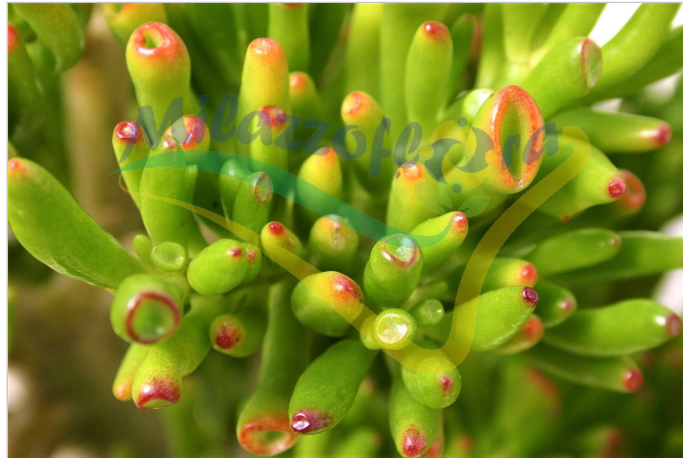

## Crassula trumpet-shaped

*Crassula ovata* cv. *Monstruosa* (syn. *Cristata*, *Gollum*, *Hobbit*) - A trumpet-shaped, skimpy branched, shrubby cultivar up to 3 feet (90 cm) tall and around 2 feet (60 cm) wide, with tubular leaves that have a reddish tint. The flowers are small, star-like, and are white or pinkish-white in color. Resembling a small tree, its trunk becomes thick with age. They grow in well-drained, regularly-watered soils in bright airy conditions under a few hours of sunshine in a day, as well as in part shade. They have a superficial resemblance to *Sedum rubrotinctum*. They are colloquially known as spoon jade, hobbit jade, Gollum jade, ET's fingers, finger jade, trumpet jade and as well as being likened to "Shrek's ears". 10 a a 11b.

**Category:** Succulent plants

**Families:** Crassulaceae

**Genus:** *Crassula*

**Species:** *ovata* "Hobbit"

**Geographical Area of Origin:** Mediterranean Europe

**Climatic Zones:** Sub-tropical, USDA 10 b (Southern Italy and islands)

**Habit:** Shrub

**Leaves:** Evergreen

**Colore Foglie:** Verde

**Flowering Period:** Marzo / Aprile / Maggio / Giugno

**Flower:** Simple flower

**Colore Fiori:** Rosa  Bianco

**Favorite soil:** Sub-acid / medium acid / Neutral / Light sandy / Middle-Dough / Medium soil