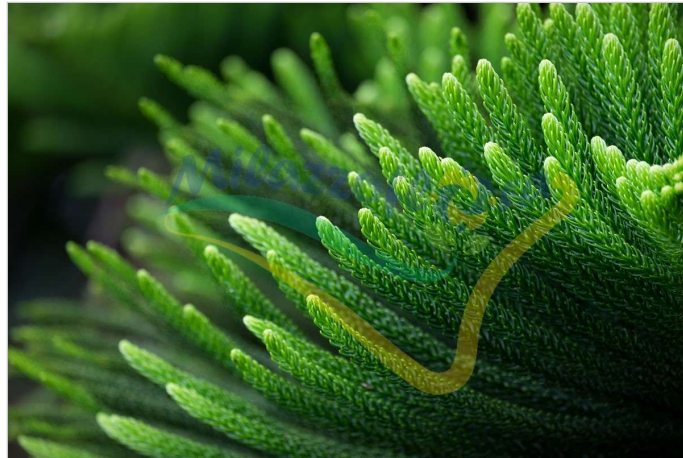

Norfolk Island pine

Araucaria heterophylla (synonym *A. excelsa*) is a vascular plant in the ancient and now disjointly distributed conifer family *Araucariaceae*. As its vernacular name Norfolk Island pine (or Norfolk pine) implies, the tree is endemic to Norfolk Island, a small island in the Pacific Ocean between New Zealand and New Caledonia, about 1440 km east of Sydney, Australia. The genus *Araucaria* occurs across the South Pacific, especially concentrated in New Caledonia (about 700 km due north of Norfolk Island) where 13 closely related and similar-appearing species are found. It is sometimes called a star pine, Polynesian pine, triangle tree or living Christmas tree, due to its symmetrical shape as a sapling, although it is not a true pine.

It is a slow growing tree, reaching a height of 50-65 m, with straight vertical trunks and symmetrical branches, even in the face of incessant onshore winds that can contort most other species. From the straight trunk, it emits its branches almost horizontal or slightly oblique, in number of five, forming floors; the plane of each floor is a perfect pentagon. If kept indoors, the tree remains smaller. The gray-brown bark falls off in fine scales. At the more or less horizontal to sometimes hanging branches, the branches are four to seven in regular whorls.

Form: Touffe

Colore Frutti: Marrone 